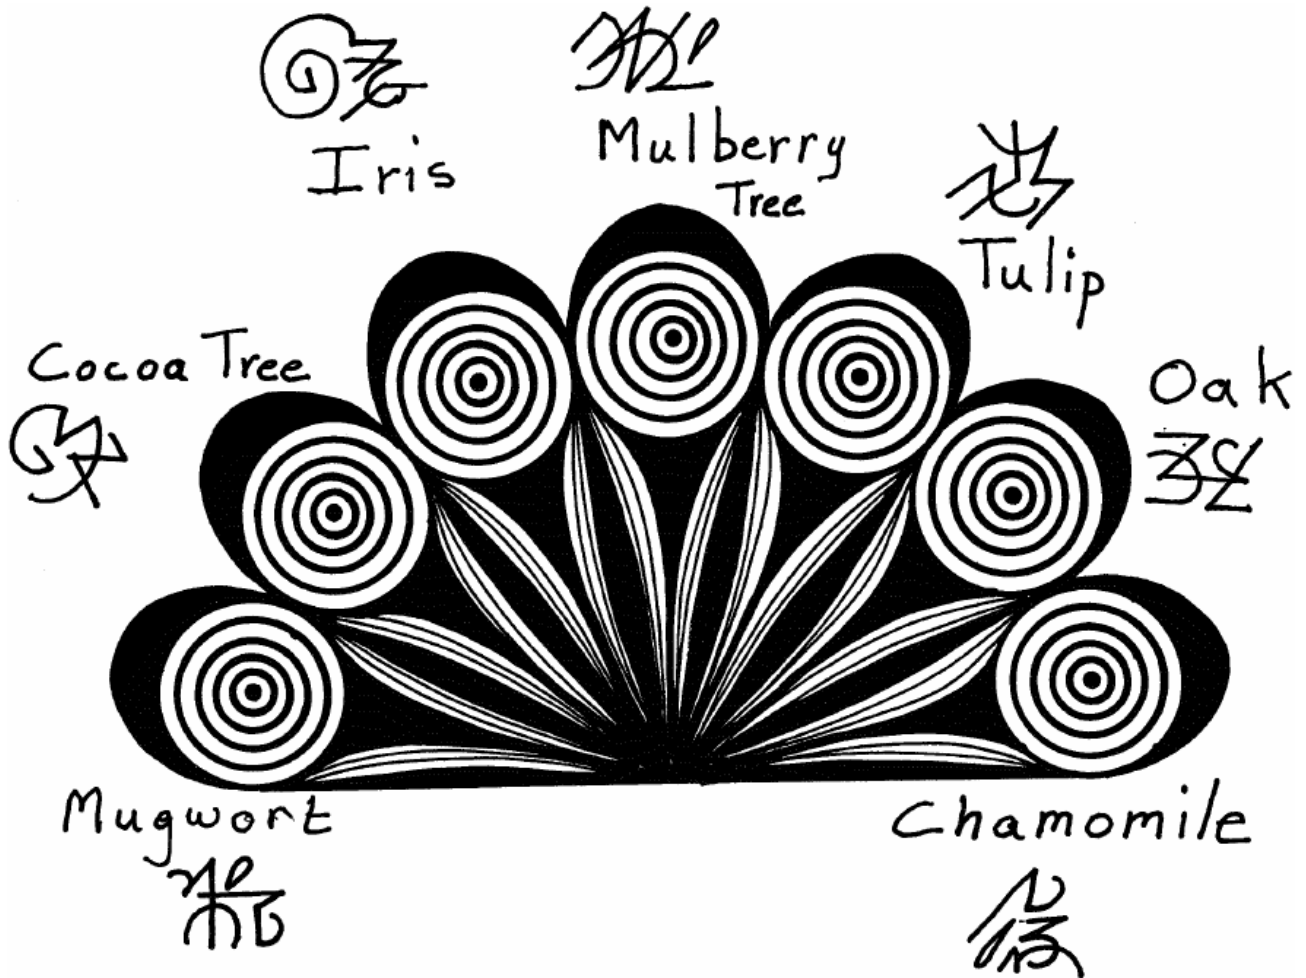

7 Mirrors to Access Archetypal Plant Spirits

Look through the mirrors of seven kinds
There the plant archetypal spirits you will find

Emblem for the Spirit of Mugwort

Emblem for the Spirit of Cocoa Tree

Emblem for the Spirit of Iris

Emblem for the Spirit of Mulberry Tree

Emblem for the Spirit of Tulip

Emblem for the Spirit of Oak

Emblem for the Spirit of Chamomile

The First Gate of Mugwort: The Gate of Redemption

The Second Gate of Mugwort: The Gate of Fluidity and Dynamic Flow

The Third Gate of Mugwort: Rejuvenation Through New Potential

The Fourth Gate of Mugwort: To Bring Restitution and Justice

The Fifth Gate of Mugwort: The Gate of Stable Change

The Sixth Gate of Mugwort: The Gate of Effortless Abundance

The Seventh Gate of Mugwort: Removing Obstruction From That Which Is Right